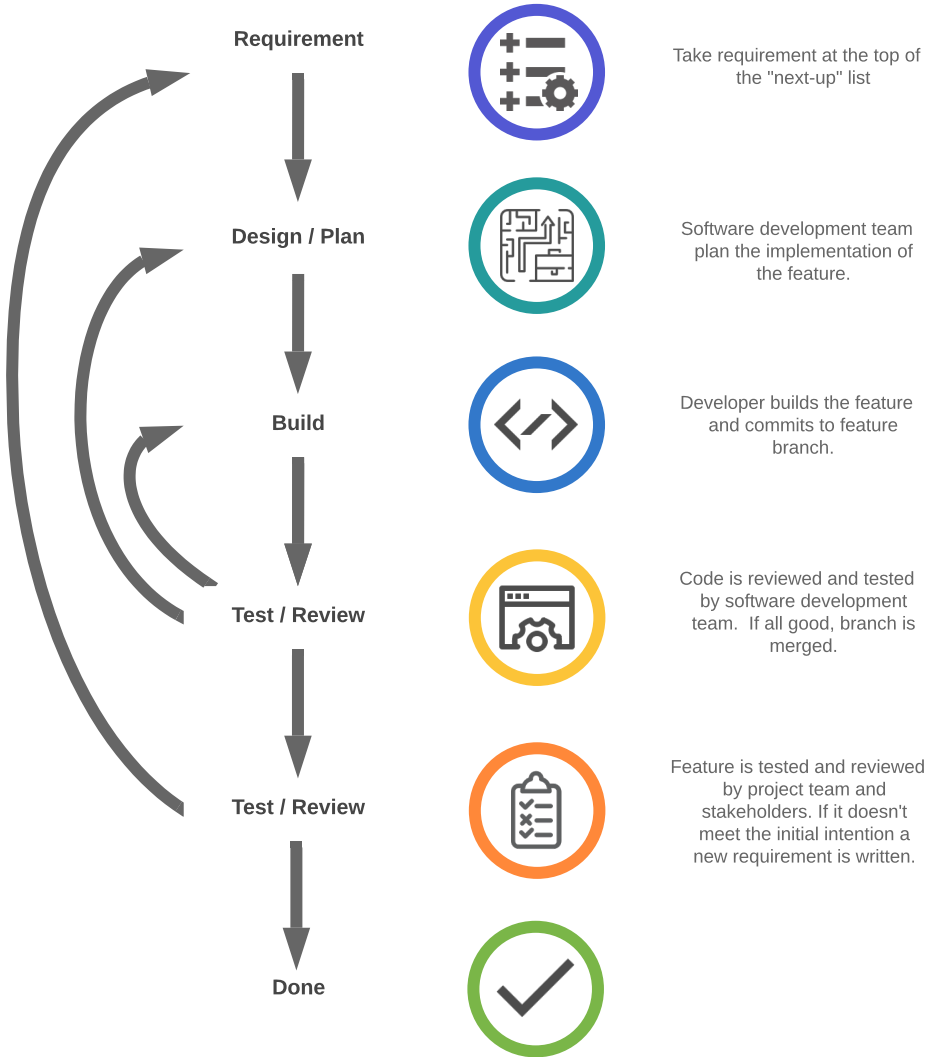

# Software Development

Legal Innovation Lab Wales | April 28, 2020 | v0.3

Swansea University  
Prifysgol Abertawe

LEGAL INNOVATION  
LAB WALES

LABORDY ARLOESI  
CYFREITHIOL CYMRU

UNDER EWROPEAIDD  
EUROPEAN UNION